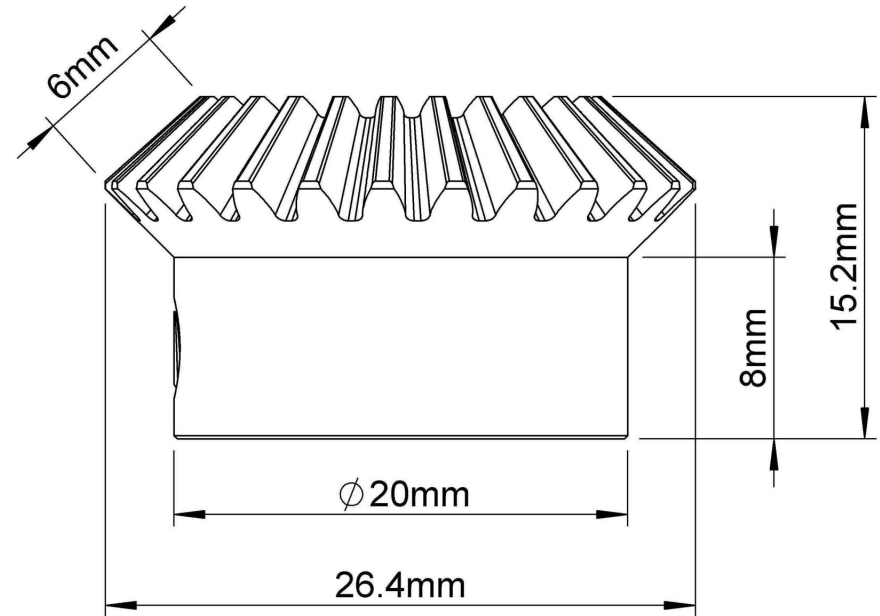

Module: 1 mm  
Number of Teeth: 25

LILY<sup>®</sup>

SHANGHAI LILY BEARING LIMITED  
Email: [lilybearing@lily-bearing.com](mailto:lilybearing@lily-bearing.com)

Part  
Number

DFGANBE  
Gears