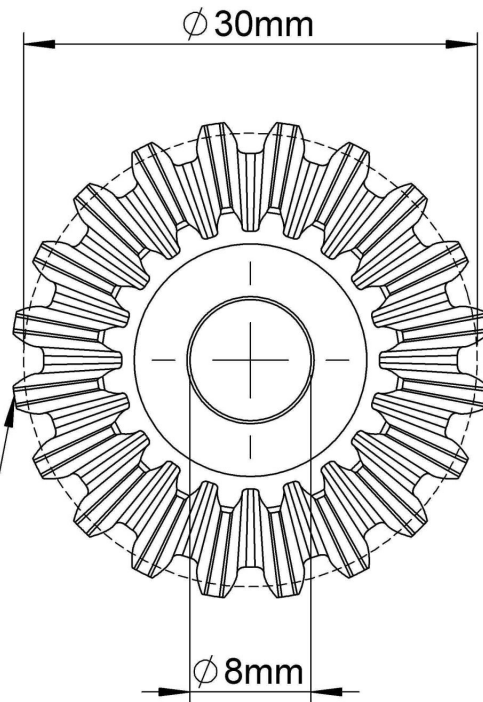

Module: 1.5 mm
Number of Teeth: 20

LILY[®]

SHANGHAI LILY BEARING LIMITED
Email: lilybearing@lily-bearing.com

Part
Number

DFGANBB
Gears