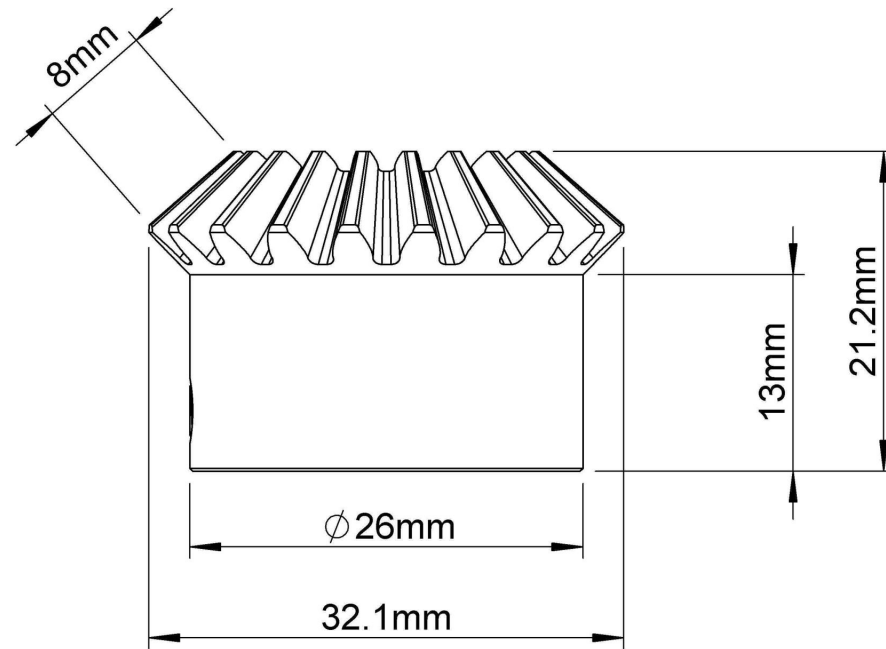

Module: 1.5 mm
Number of Teeth: 20

LILY[®]

SHANGHAI LILY BEARING LIMITED
Email: lilybearing@lily-bearing.com

Part
Number

DFGANBB
Gears