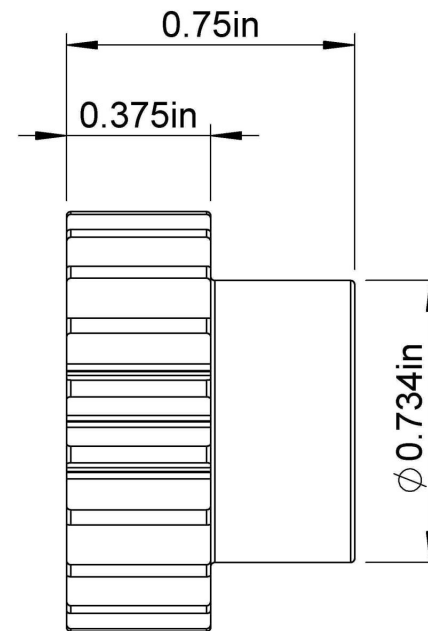

Gear Pitch: 20
Number of Teeth: 20

LILY[®]

SHANGHAI LILY BEARING LIMITED
Email: lilybearing@lily-bearing.com

Part
Number

CGGCNC
Gears