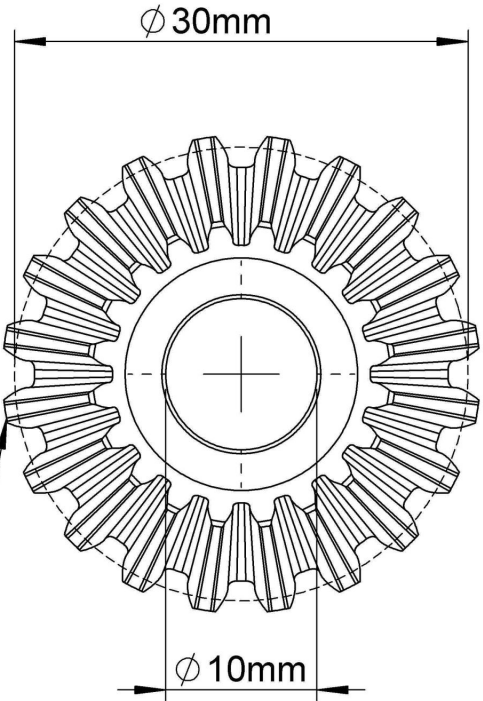

Module: 1.5 mm
Number of Teeth: 20

LILY[®]

SHANGHAI LILY BEARING LIMITED
Email: lilybearing@lily-bearing.com

Part Number

CGAAND
Gears