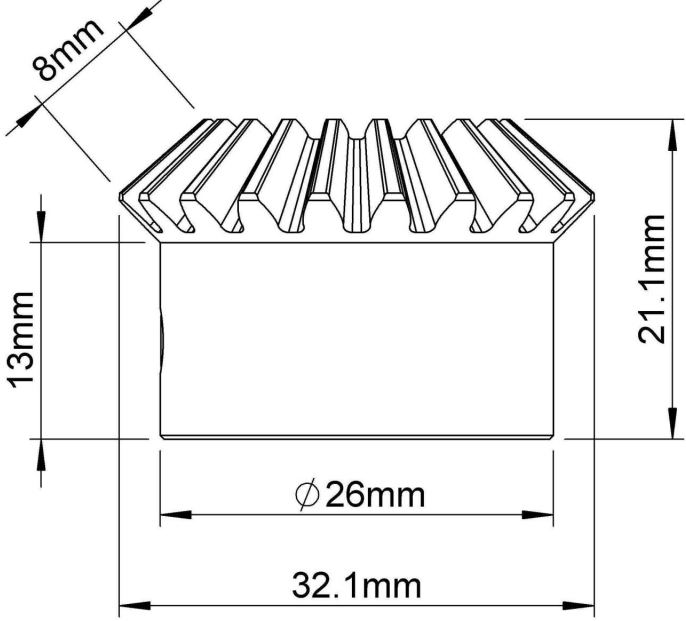

Module: 1.5 mm
Number of Teeth: 20

LILY[®]

SHANGHAI LILY BEARING LIMITED
Email: lilybearing@lily-bearing.com

Part Number

CGAAND
Gears