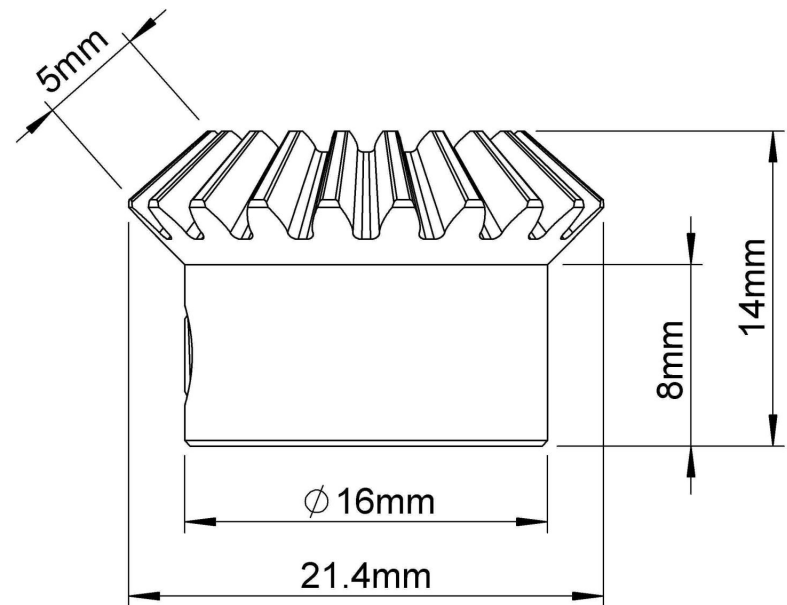

Module: 1 mm
Number of Teeth: 20

LILY [®]		SHANGHAI LILY BEARING LIMITED Email: lilybearing@lily-bearing.com
Part Number	CGAANBC Gears	