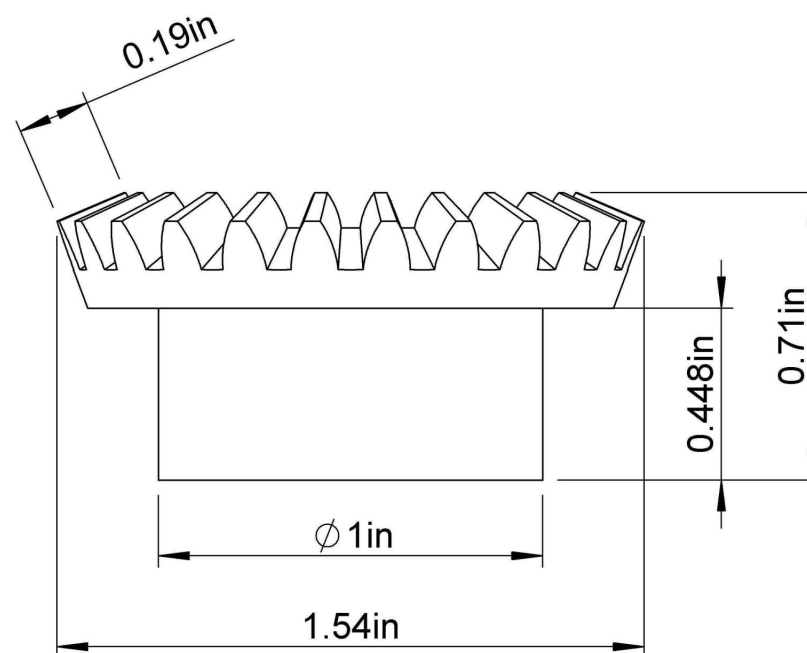

Pitch: 16mm
Number of Teeth: 24

LILY[®]

SHANGHAI LILY BEARING LIMITED
Email: lilybearing@lily-bearing.com

Part
Number

CFBFNBB
Gears