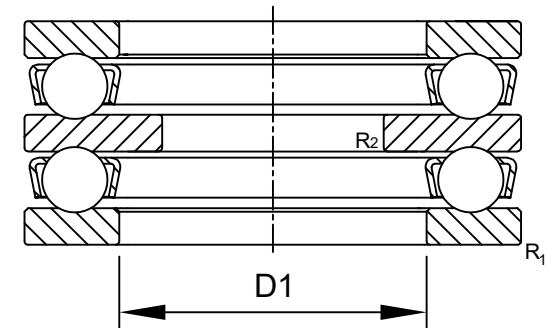

LILY BEARING

- R₁: min1.5 mm Chamfer Dimension Housing Washer
- R₂: min1.1 mm Chamfer Dimension Shaft Washer
- D₁: ≈143 mm Inner Dia Housing Washer

LILY[®]

SHANGHAI LILY BEARING LIMITED

Email: lilybearing@lily-bearing.com

Part
Number

52228 Thrust Ball Bearings